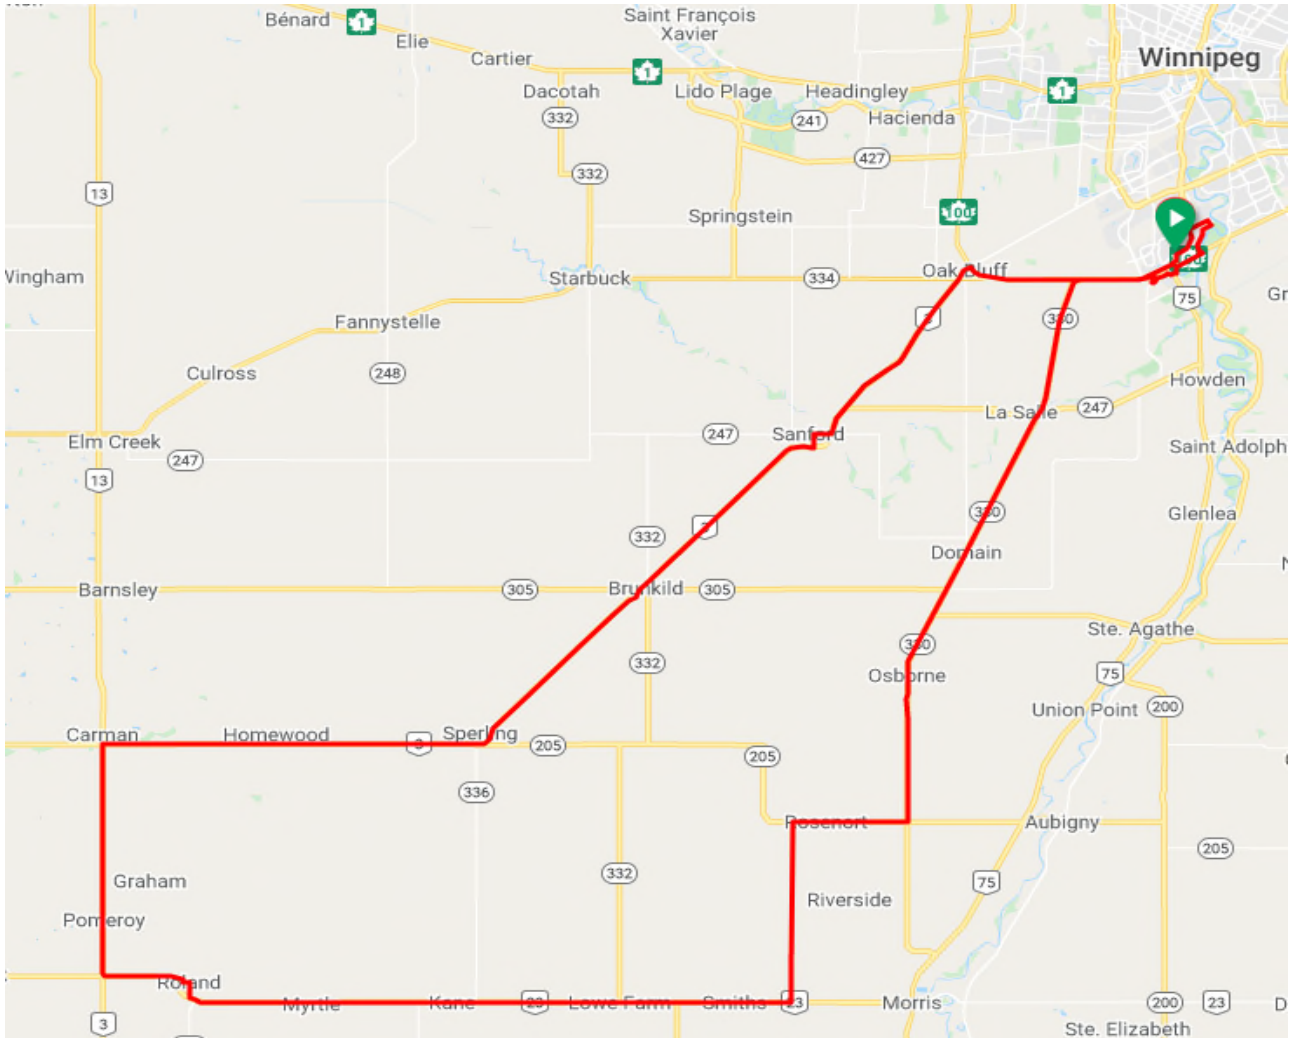

**MANITOBA**  
RANONNEURS

# Roland 200

<b>Depart</b>	<b>Winnipeg (Shell at Dalhousie Dr and Pembina Hwy)</b>			<b>05:00</b>
	Keep right			0.4
	Turn left onto Provincial Road 330, PR 330			5.7
	Turn right onto Provincial Road 205, PR 205			36.8
	Turn left onto Provincial Road 422, PR 422			6.6
	Turn right onto Provincial Trunk Highway 23, PTH 23			11.5
	Keep right			34.4
	Turn slight right onto Spruce Street			0.1
<b>Control 1</b>	<b>Roland</b>	<b>96 km</b>	<b>Open 7:49</b>	<b>Close 11:22</b>
	Turn left onto South Avenue			0.9
	Turn right onto 3rd Street			0.4
	Turn left onto Pacific Avenue			0.2
	Keep right			0.8
	Turn slight right onto Provincial Trunk Highway 23, PTH 23			0.1
	Keep right			3.5
	Continue onto Provincial Trunk Highway 3, PTH 3			0.3
	Turn right onto 4th Avenue Southeast, PTH 3			14.6
<b>Control 2</b>	<b>Carman</b>	<b>116 km</b>	<b>Open 08:25</b>	<b>Close 12:45</b>
	Turn left onto MB-334			48.8
<b>Control 3</b>	<b>Sanford</b>	<b>165 km</b>	<b>Open 09:51</b>	<b>Close 16:00</b>
	Turn right onto Mandan Dr/Hwy 3/MB-247 E			0.8
	Turn left onto Hwy 3/MB-3 E (signs for Winnipeg/Manitoba 3/Manitoba 247)			0.9
	At the roundabout, continue straight onto Provincial Trunk Hwy 3 E/Hwy 3/M			12.3
	Keep right			1.1
	Turn sharp right onto Waverley Street			10.8
	Turn left onto Grandmont Boulevard			0.5
	Turn left onto Pembina Highway, PTH 75, Route 42			1.6
	Turn right onto Cloutier Drive			0.4
	Turn left onto Silverstone Avenue			4.4
	Turn left onto Dalhousie Drive			1.2
<b>Control 4</b>	<b>Winnipeg</b>	<b>200 km</b>	<b>Open 10:51</b>	<b>Close 19:30</b>

<https://ridewithgps.com/routes/35188804>