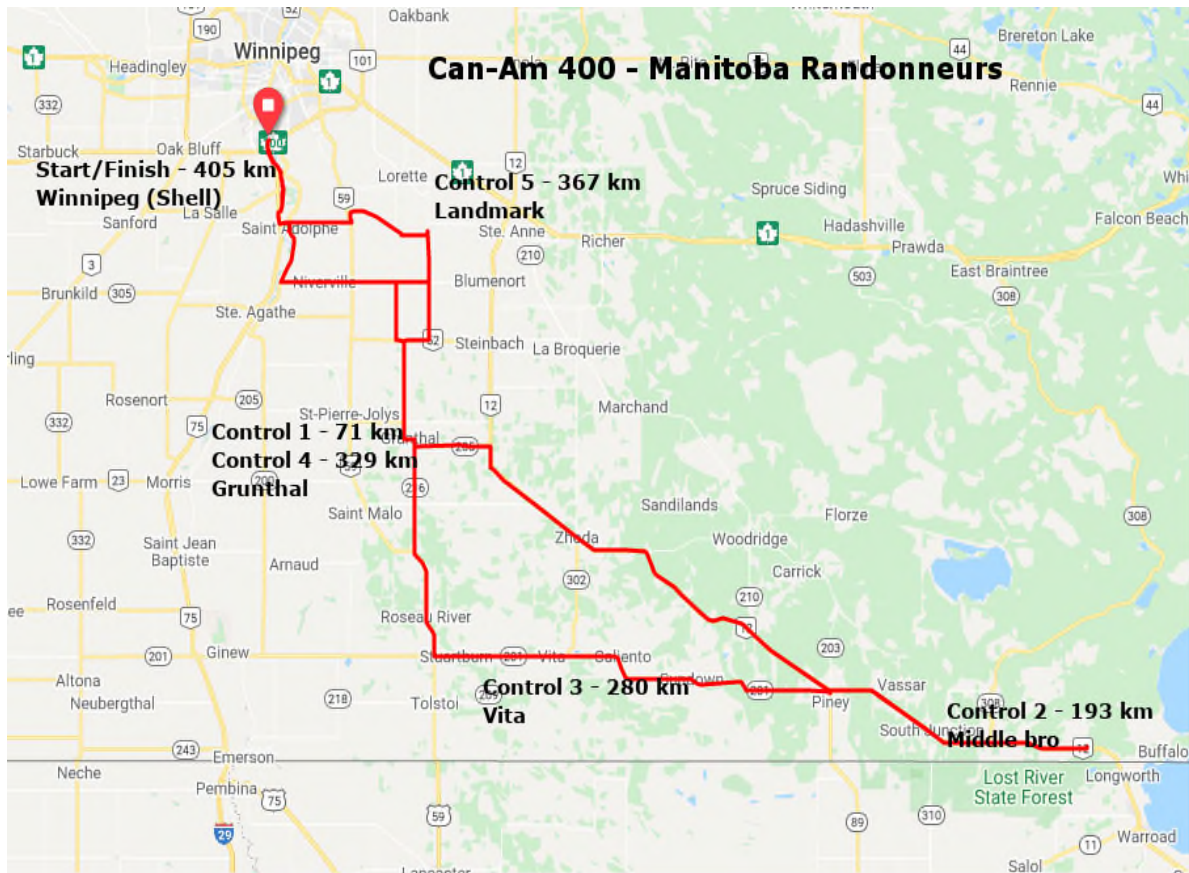

<https://ridewithgps.com/routes/32554310>