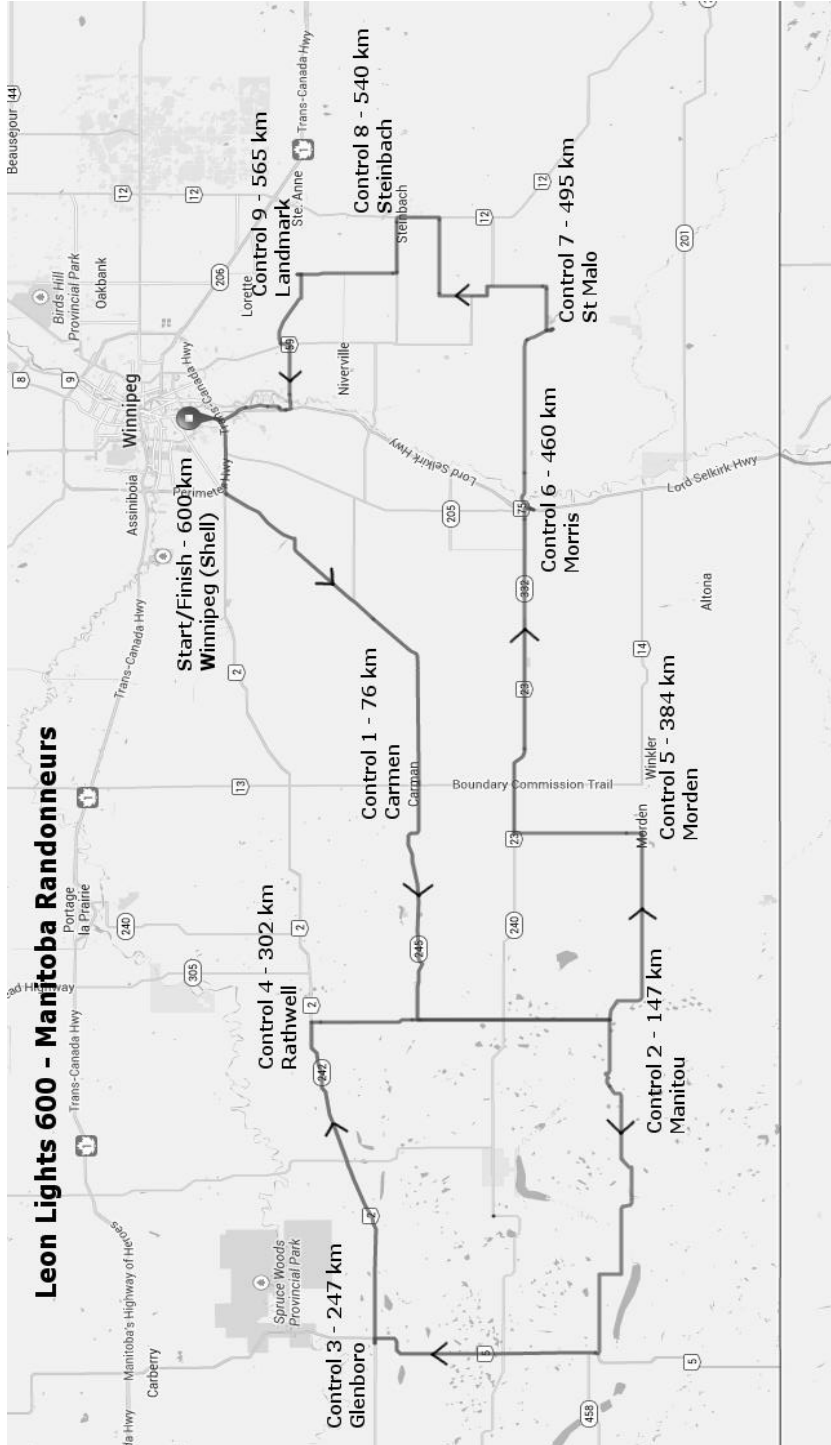

Please return completed control cards ASAP to:

Sam Ehlers
Manitoba Randonneurs
782 Main Street
Winnipeg, MB R2W 3N4

sam@manitobarandonneurs.ca
204-451-2511
manitobarandonneurs.ca

<http://ridewithgps.com/routes/3983138>