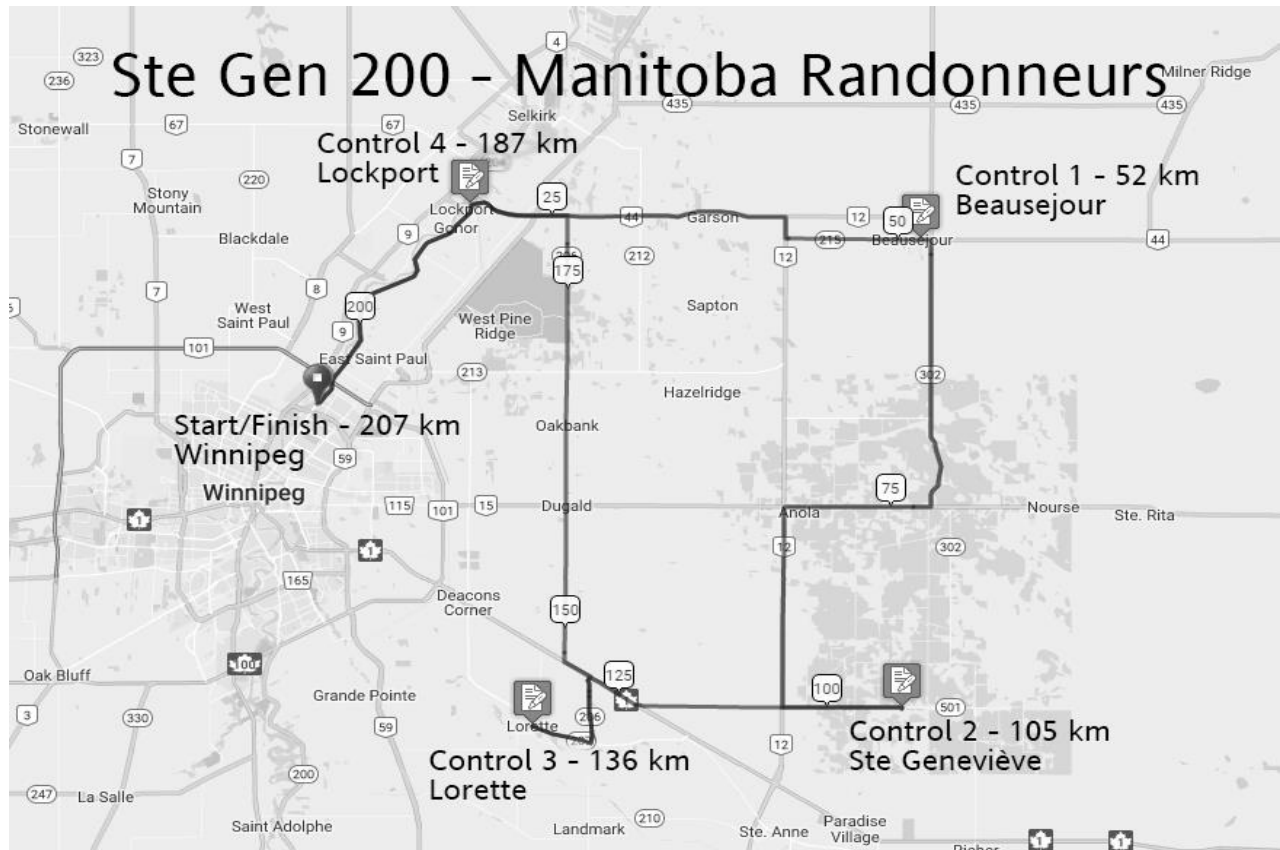

# Ste Gen 200

<b>Depart</b>	<b>Winnipeg (2001 Henderson Hwy)</b>			<b>07:00</b>
	Head north on Henderson Hwy to Hwy 44			19.3 km
	Right (east) on Hwy 44 to Beausejour			32.3 km
<b>Control 1</b>	<b>Beausejour</b>	<b>52 km</b>	<b>Open 08:31</b>	<b>Close 10:35</b>
	Head south on Hwy 302 to Hwy 15			20.6 km
	Right (west) on Hwy 15 to Hwy 12			10.0 km
	Left (south) on Hwy 12 to Hwy 501			14.8 km
	Left (east) on Hwy 501 to Ste Geneviève			8.3 km
<b>Control 2</b>	<b>Ste Geneviève</b>	<b>105 km</b>	<b>Open 10:06</b>	<b>Close 14:01</b>
	Head west on Hwy 501 to Hwy 1			18.1 km
	Right (west) on Hwy 1 to Hwy 206			3.9 km
	Left (south) on Hwy 206 to Hwy 207			4.9 km
	Right (west) on Hwy 207 to Lorette			4.1 km
<b>Control 3</b>	<b>Lorette</b>	<b>136 km</b>	<b>Open 11:01</b>	<b>Close 16:05</b>
	Head east on Hwy 207 to Hwy 206			4.2 km
	Left (north) on Hwy 206 to Hwy 1			4.9 km
	Left (west) on Hwy 1 to Hwy 206			2.1 km
	Right (north) on Hwy 206 to Hwy 44			32.8 km
	Left (west) on Hwy 44 to Lockport			6.8 km
<b>Control 4</b>	<b>Lockport</b>	<b>187 km</b>	<b>Open 12:30</b>	<b>Close 19:28</b>
	Head south on Henderson Hwy to Winnipeg			19.6 km
<b>Control 5</b>	<b>Winnipeg</b>	<b>207 km</b>	<b>Open 13:06</b>	<b>Close 20:30</b>
	<i>(2001 Henderson Hwy)</i>			

<https://ridewithgps.com/routes/16751751>