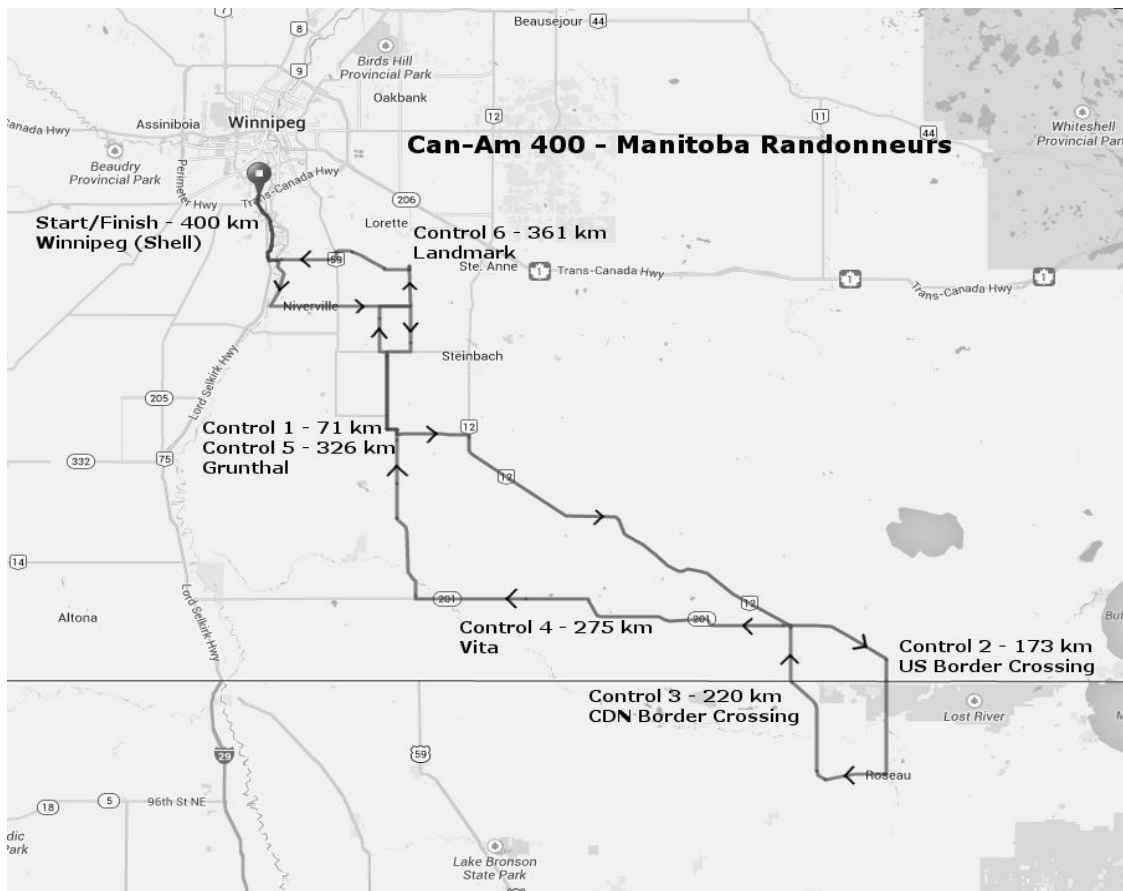

Please return completed control cards ASAP to:

Sam Ehlers
Manitoba Randonneurs
782 Main Street
Winnipeg, MB R2W 3N4

sam@manitobarandonneurs.ca
204-451-2511
manitobarandonneurs.ca

<http://ridewithgps.com/routes/3982955>