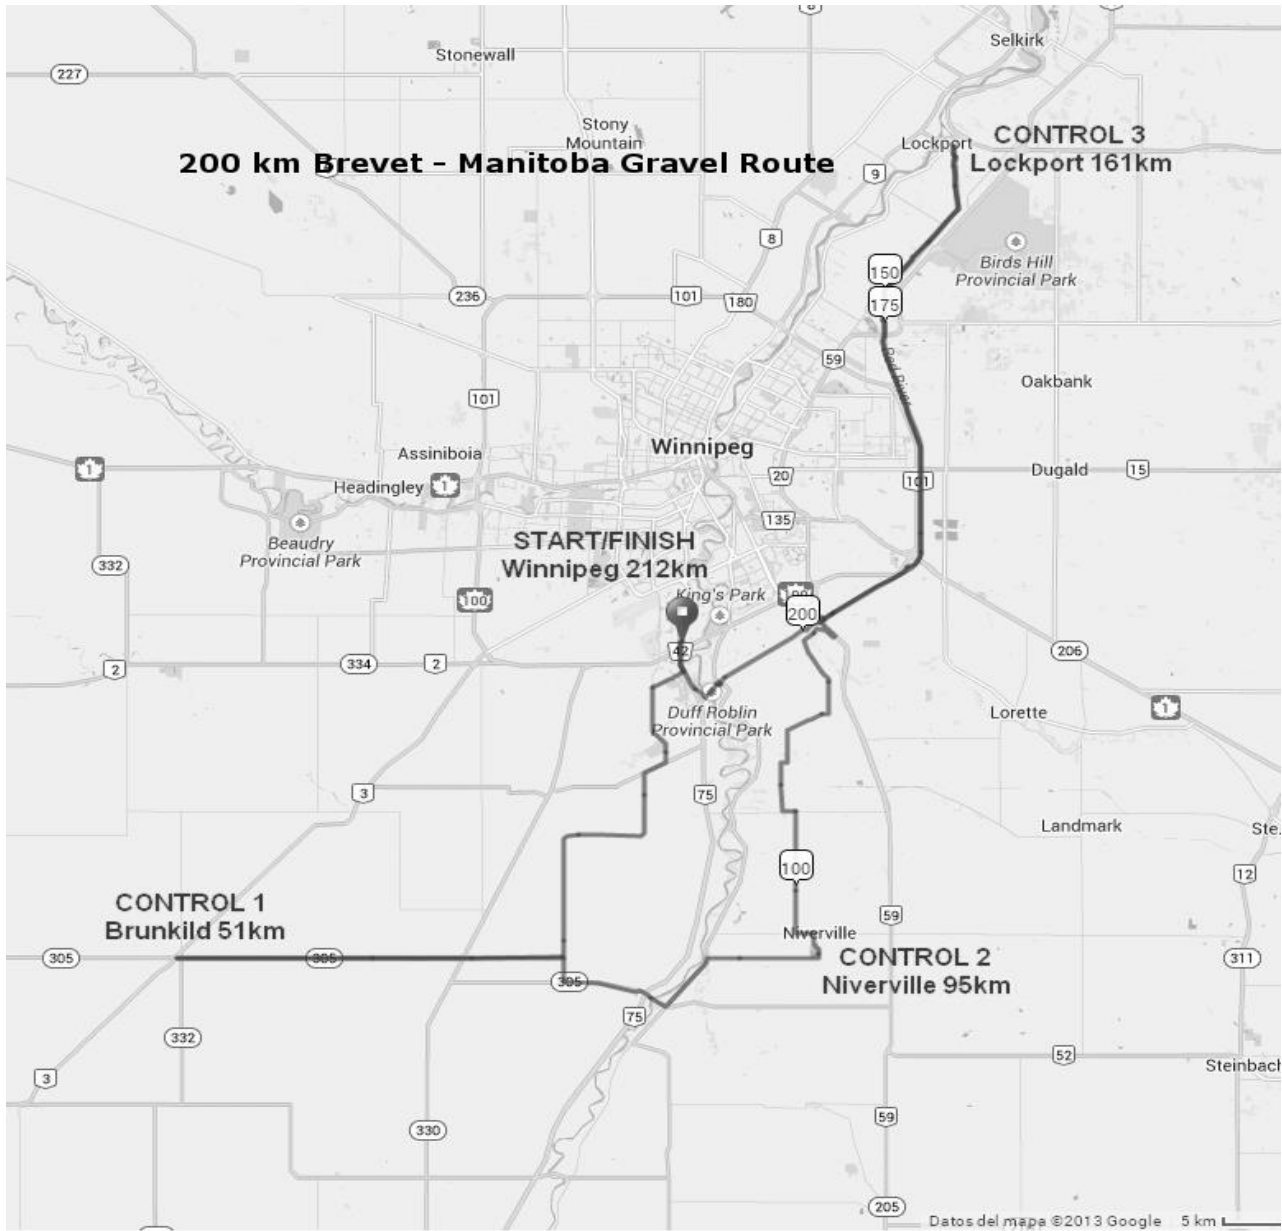

MANITOBA
RANONNEURS

Gravel Parkway 200

Depart Winnipeg (Shell at Dalhousie Dr and Pembina Hwy) 07:00

South on Hwy 75 to Rue des Trappistes 2.1 km
 Right on Rue des Trappistes to Waverley St (Hwy 80) 2.2 km
 Left (south) on Waverley St to Marchand Rd (Hwy 247) 5.4 km
 Right on Marchand Rd 1.4 km
 Take 1st left onto Floodway Rd 4.2 km
 Continue on Floodway Rd as it curves west 4.7 km
 Continue as Floodway Rd curves south 8.1 km
 Continue as Floodway Rd curves west to Brunkild 23.6 km

Control 2 Niverville 95 km Open 09:48 Close 13:20

Head north on Krahn Rd to Hwy 210 8.2 km
 Left on Hwy 210 to Sood Rd 1.6 km
 Right on Sood Rd to Leclair Rd 3.2 km
 Right on Leclair Rd to Shapansky Rd 0.5 km
 Left (north) on Shapansky Rd to Mondor Rd 2.2 km
 Right on Mondor Rd to Novotny Rd 2.7 km
 Left (north) on Novotny Rd to Hallama Dr 2.3 km
 Follow Hallama Dr as it curves to Hwy 59 5.5 km
 Head north on Hwy 59 1.7 km
 Take exit towards Prairie Grove Rd W to gravel road on left 0.2 km
 Left onto gravel road to access Duff Roblin Parkway Trail 0.4 km
 Left (north-east) onto Duff Roblin Parkway Trail
 Continue of Duff Roblin Parkway Trail to Lockport 36.9 km

Control 3 Lockport 161 km Open 11:44 Close 17:44

Head south on Duff Roblin Parkway Trail to St Mary's Rd (Hwy 200) 44.7 km
 Right on St Mary's Rd then first left on Courchaine Rd 0.3 km
 Take Courchaine Rd to Turnbull Dr 1.2 km
 Right (north) on Turnbull Dr to Hwy 75 0.9 km
 Right on Hwy 75 to Shell Station at Dalhousie Dr at Pembina Hwy 3.5 km

<http://ridewithgps.com/routes/3194491>