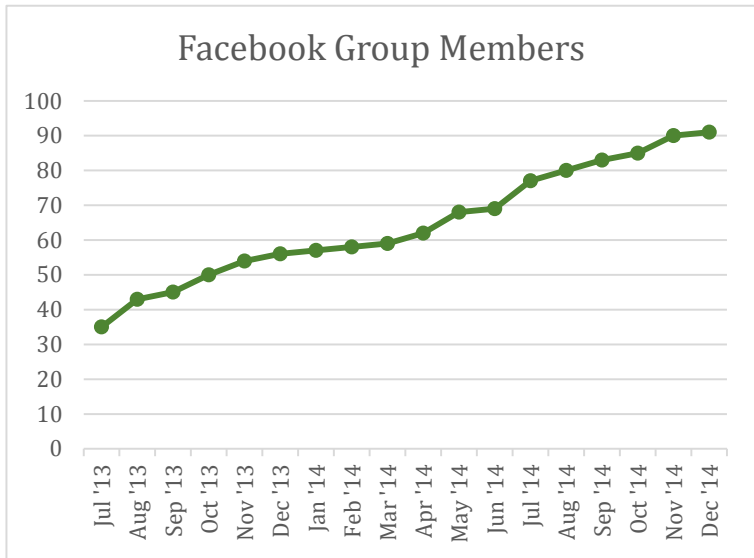

Demographics	2014		2013	
<b>Total Riders</b>	<b>22</b>		<b>19</b>	
First Year Riders	10	45%	7	37%
Women	4	18%	3	16%
Men	18	82%	16	84%
Average Age	44		46	

For further information please contact:

Sam Ehlers

Manitoba Randonneurs

403-33 Hargrave St

Winnipeg, MB R3C 3T9

sam@manitobarandonneurs.ca

204-451-2511

manitobarandonneurs.ca

Facebook Group Statistics		
End of Month	FB Group Members	New Members
Jul '13	35	35
Aug '13	43	8
Sep '13	45	2
Oct '13	50	5
Nov '13	54	4
Dec '13	56	2
Jan '14	57	1
Feb '14	58	1
Mar '14	59	1
Apr '14	62	3
May '14	68	6
Jun '14	69	1
Jul '14	77	8
Aug '14	80	3
Sep '14	83	3
Oct '14	85	2
Nov '14	90	5
Dec '14	91	1

**Riders % of Facebook Group by Distance\***  
For the 2014 Season

Brevet Distance	200	300	400	600	1000	200 Grav.
Average # of Riders	8	7	4	2	4	7
% of FB Group	10.7%	10.3%	5.8%	2.6%	5.0%	8.4%

\*Average percentage of the Facebook group members who rode in the brevets, by distance.  
Total number of group members used in calculations is as of the date of the respective events.